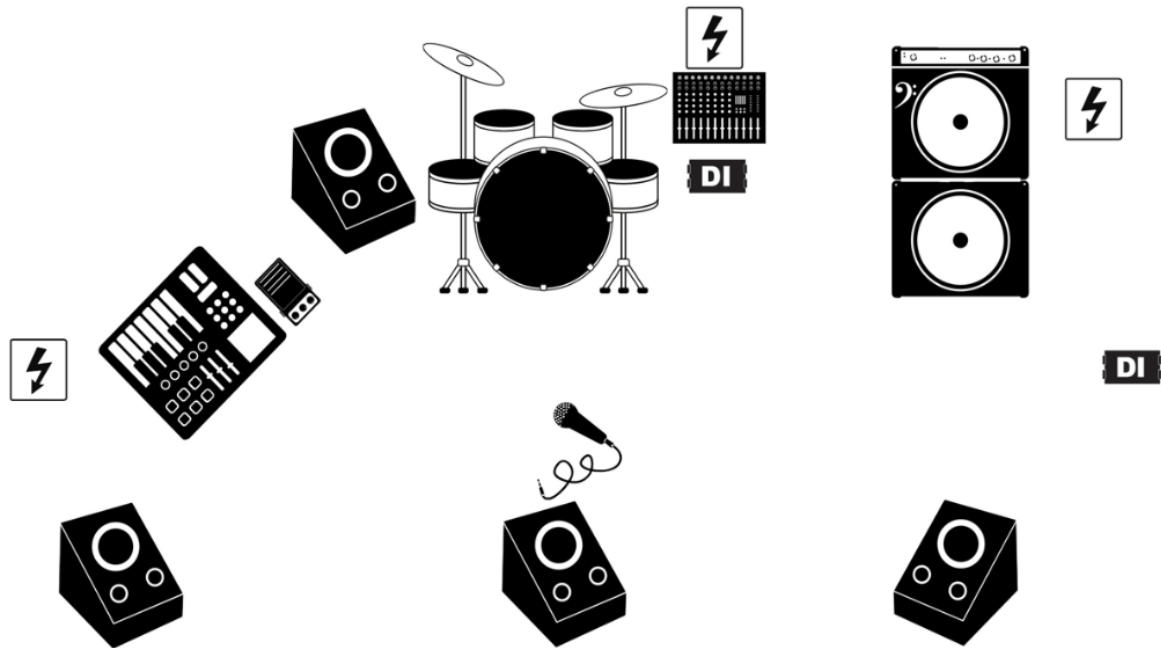

## FRONT OF HOUSE

Power 230V

3 Busbars (Bass / Synths / Drums)

Monitoring

4 separate monitor-ways (full range)

Backline

Bassamp 500W

Food&Drinks

No allergies, we eat all we can get  
(meat, fish, vegetarian, vegan...  
Water, Beer, Wine, Drinks

Nr.	Instrument	Mic, D.I.	FOH Insert
1	Bass Drum	D112 / Beta 52	Gate / Compressor
2	Snare	SM 57	Gate / Compressor
3	Hihat	Condensor	Compressor
4	OH <	Condensor	
5	OH >	Condensor	
6	Drumpad	D.I. Mono - Jack	
7	E-Bass Clean	D.I. Mono / Split - Jack	Compressor / Limiter
8	E-Bass FX	D.I. Mono / Split - Jack	Compressor / Limiter
9	Synths L	XLR Mixer Balanced Out L	
10	Synths R	XLR Mixer Balanced Out R	
11	Lead Vox FX	XLR OUT FX BOX	Compressor